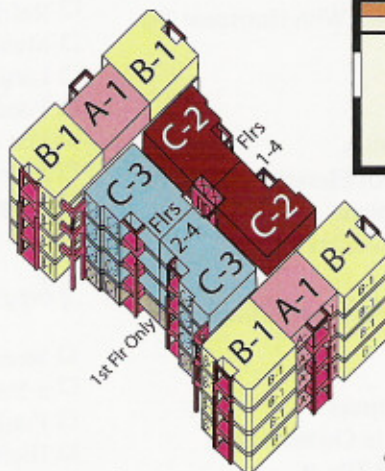

1112 Sq. Feet

*Napa* A-1

1st-4th Floors

1247 Sq. Ft.

©Copyright 2002 Pulte Homes Corporation

*Sonoma* B-1

1st-4th Floors

All sizes and dimensions are approximate.  
All features, designs and prices are subject to change without notice.  
Floor plans may vary with selected elevation.

*Santa Rosa* C-2

1st-4th Floors

1412 Sq. Feet

*Santa Anna* C-3

Front 2nd-4th Floors

*Santa Cruz* C-1

Front First Floor Only

1391 Sq. Feet

1447 Sq. Feet